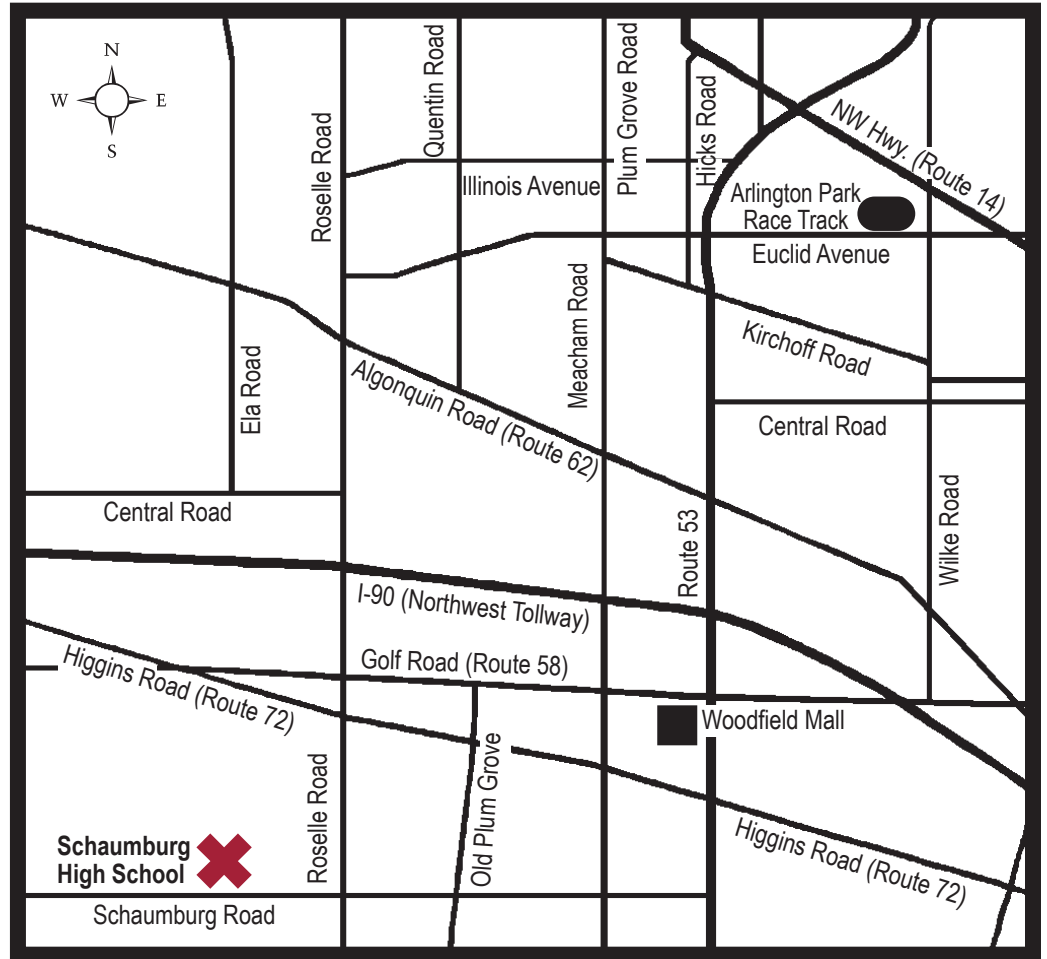

# Directions to Schaumburg High School

1100 West Schaumburg Road · Schaumburg, Illinois

### From the North:

- Take Route 53 south to Higgins Road (Route 72)
- Exit Higgins Road west
- Higgins Road west to Roselle Road
- Left turn (south) on Roselle Road
- Roselle Road south to Schaumburg Road
- Right turn (west) on Schaumburg Road
- School is approximately 3 miles ahead on the right (northeast corner of Schaumburg Road and Braintree Drive)

### From the South:

- Take I-290 or I-355 north to Route 53 north
- Route 53 north to Higgins Road (Route 72)
- Exit Higgins Road west
- Higgins Road west to Roselle Road
- Left turn (south) on Roselle Road
- Roselle Road south to Schaumburg Road
- Right turn (west) on Schaumburg Road
- School is approximately 3 miles ahead on the right (northeast corner of Schaumburg Road and Braintree Drive)

### From Chicago:

- Take I-90 west to Route 53 south
- Route 53 south to Higgins Road (Route 72)
- Exit Higgins Road west
- Higgins Road west to Roselle Road
- Left turn (south) on Roselle Road
- Roselle Road south to Schaumburg Road
- Right turn (west) on Schaumburg Road
- School is approximately 3 miles ahead on the right (northeast corner of Schaumburg Road and Braintree Drive)